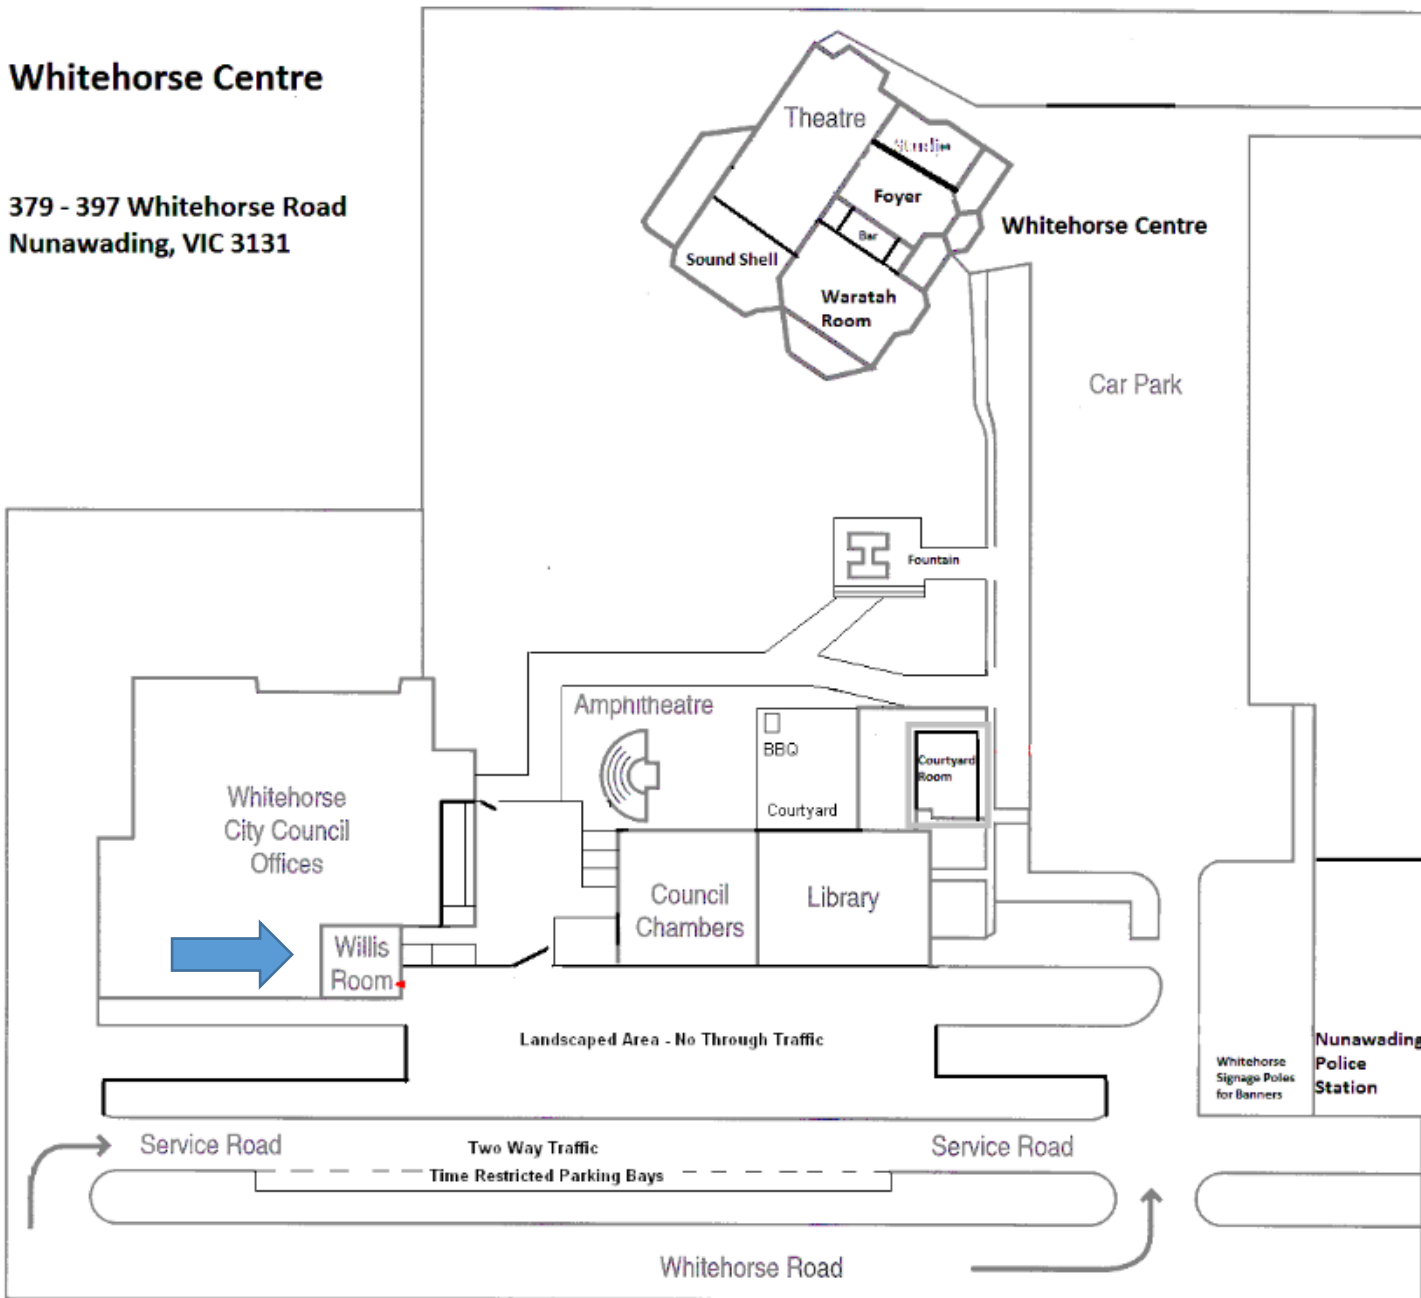

Whitehorse Centre

379 - 397 Whitehorse Road
Nunawading, VIC 3131

Parking at the front of the Civic Centre is time restricted (1 hour and 2 hour bays only) and the bays are electronically monitored. The majority of car park spaces in the large carpark at the back of the library and in front of the Whitehorse Centre is unrestricted (there are a couple of spots with time restrictions however they are well sign-posted).